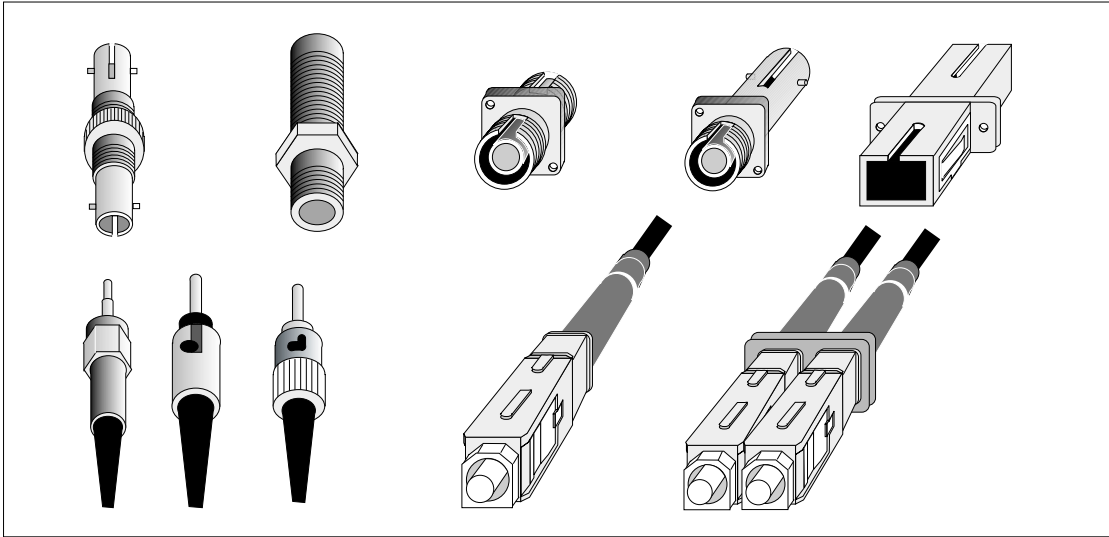

Fiber Optic Accessories

S.I.Tech stocks high quality accessories to support your fiber optic system requirements. If you need a specific part that is not listed below, contact S.I.Tech.

Fiber Optic Couplers

8075 Simplex
8076 SMA
8077 ST
8078 SC
8079 FC

Fiber Optic Adapters

8888 SMA to ST*
8889 ST to SC*
Other*

* 1 meter cable assemblies

Test Equipment

Power Meter*
Power Source*
OTDR*

* Call S.I.Tech

Wavelength Division Multiplexers: WDM