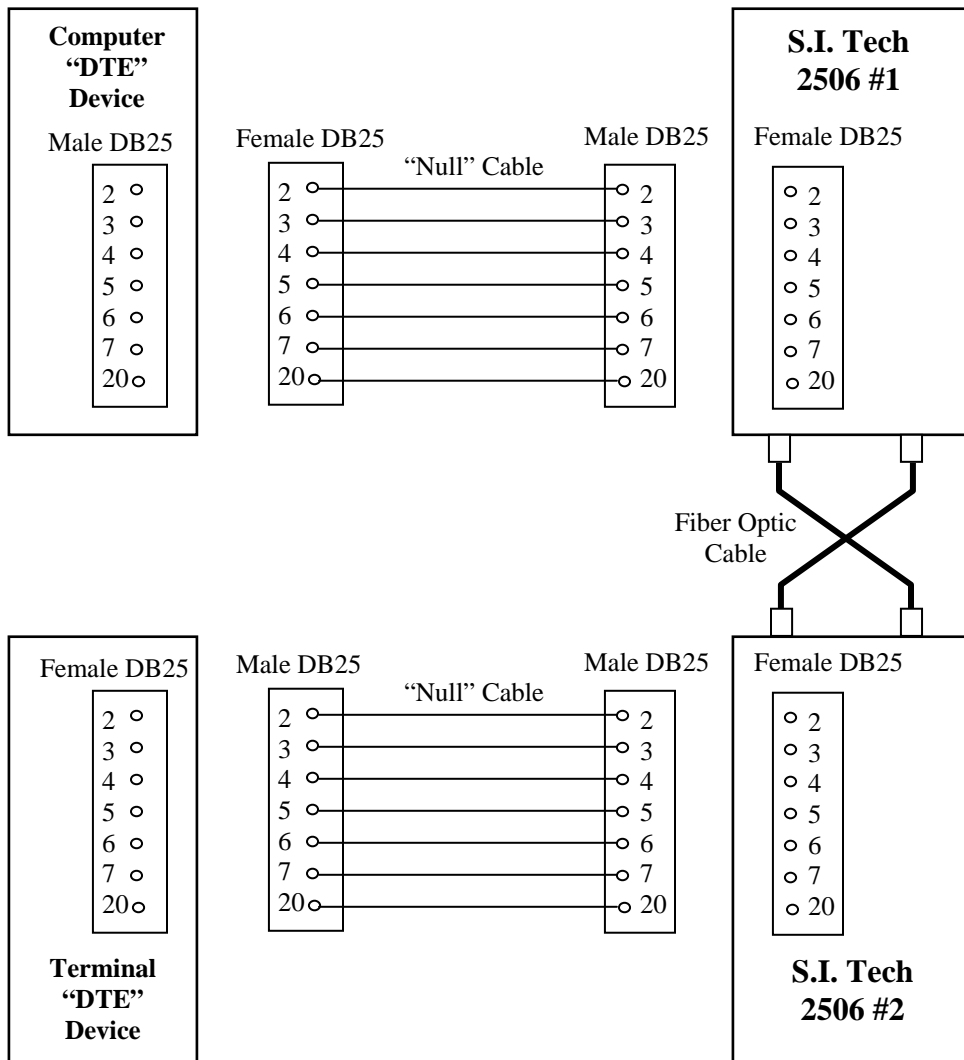

2506 MINI BIT-DRIVER®
TYPICAL COMPUTER TO TERMINAL INSTALLATION

Normal 2506 "DCE" Logical Operation